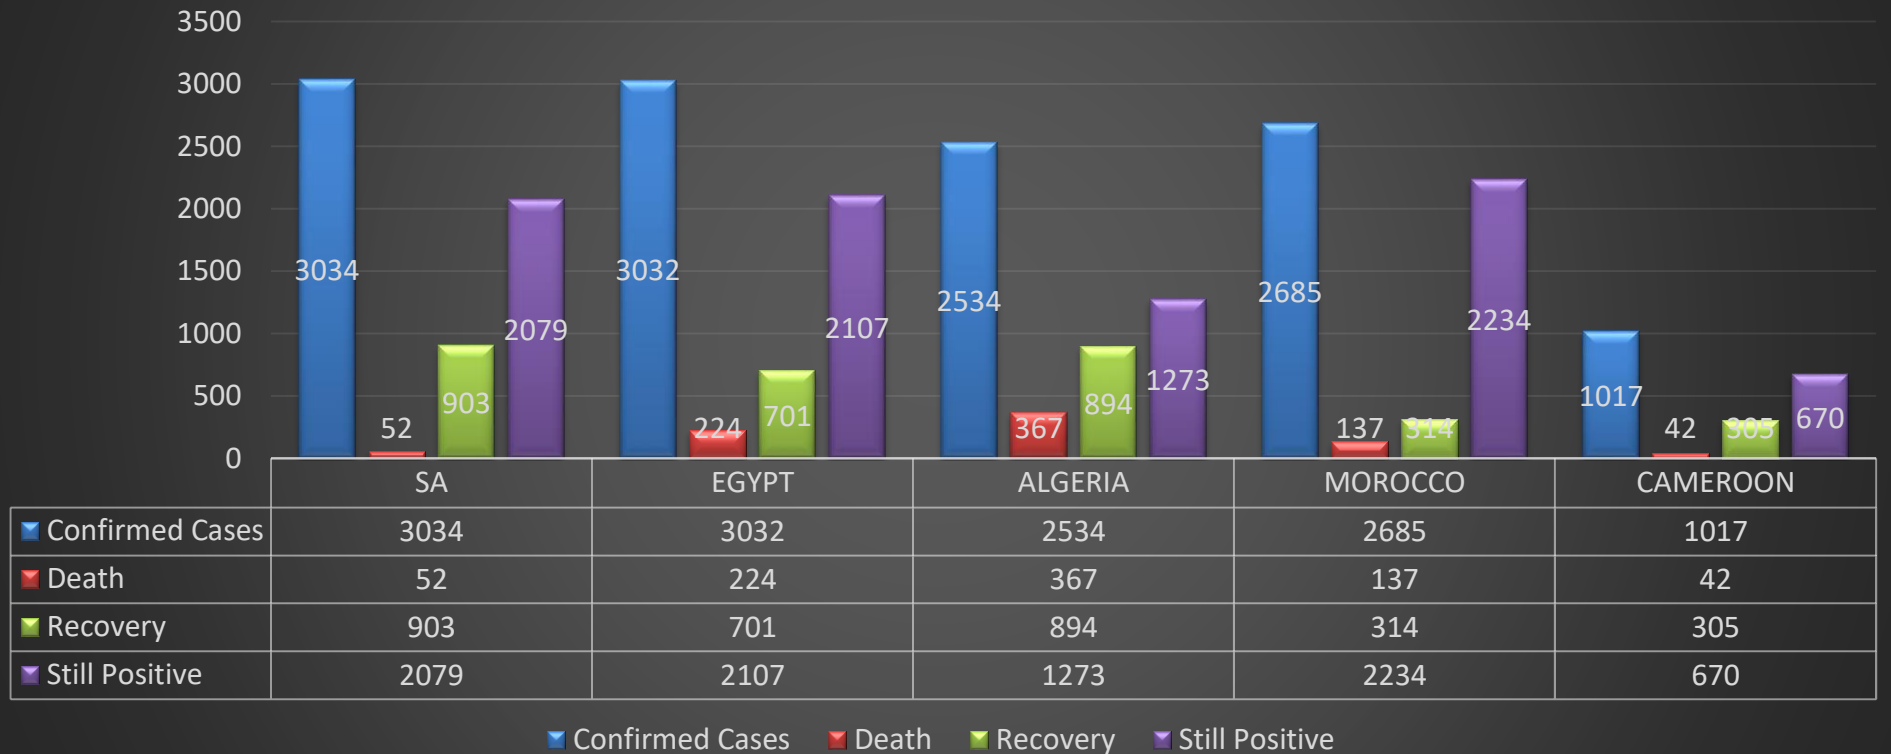

WELLNESS

TOPIC: COVID -19
18/04/2020

TOTAL CONFIRMED CASES

PROVINCE	CONFIRMED	DEATH	RECOVERED	STILL POSITIVE
GAUTENG	1101	6	479	616
WESTERN CAPE	836	16	205	615
KWAZULU NATAL	604	21	96	487
EASTERN CAPE	270	4	9	257
FREE STATE	100	4	71	25
LIMPOPO	26	1	18	7
MPUMALANGA	25	0	9	16
NORTH WEST	24	0	10	14
NORTHERN CAPE	16	0	6	10
UNALLOCATED	32	0	0	32
TOTAL	3034	52	903	2079

TOTAL TEST: 108 021

AFRICA COVID CURVE 18/04/2020

TOP 10 AFRICAN COUNTRIES 18/04/2020

COUNTRY	CONFIRMED	DEATH	RECOVERED	STILL POSITIVE
SOUTH AFRICA	3034	52	903	2079
EGYPT	3032	224	701	2107
MOROCCO	2685	137	314	2234
ALGERIA	2534	367	894	1273
CAMEROON	1017	42	305	670
TUNISIA	866	37	43	786
GHANA	834	9	99	726
IVORY COAST	801	8	239	554
DJIBOUTI	723	2	76	654
NIGER	639	19	113	507

TOTAL (AFRICA)	21 761	1082	5470	15 209
-----------------------	---------------	-------------	-------------	---------------

AFRICA COVID 18/04/2020

The Covid -19 Curve

TRAINING FOR THIS WEEK

- **TOPIC: SELF ISOLATION**
- Home based quarantine by a person who might or might not have been exposed to COVID-19 in order to curb the spread of the virus
- Most of us might not be aware of other people`s health status when travelling especially public transport.
- Given that lets minimize our movement (STAY HOME)