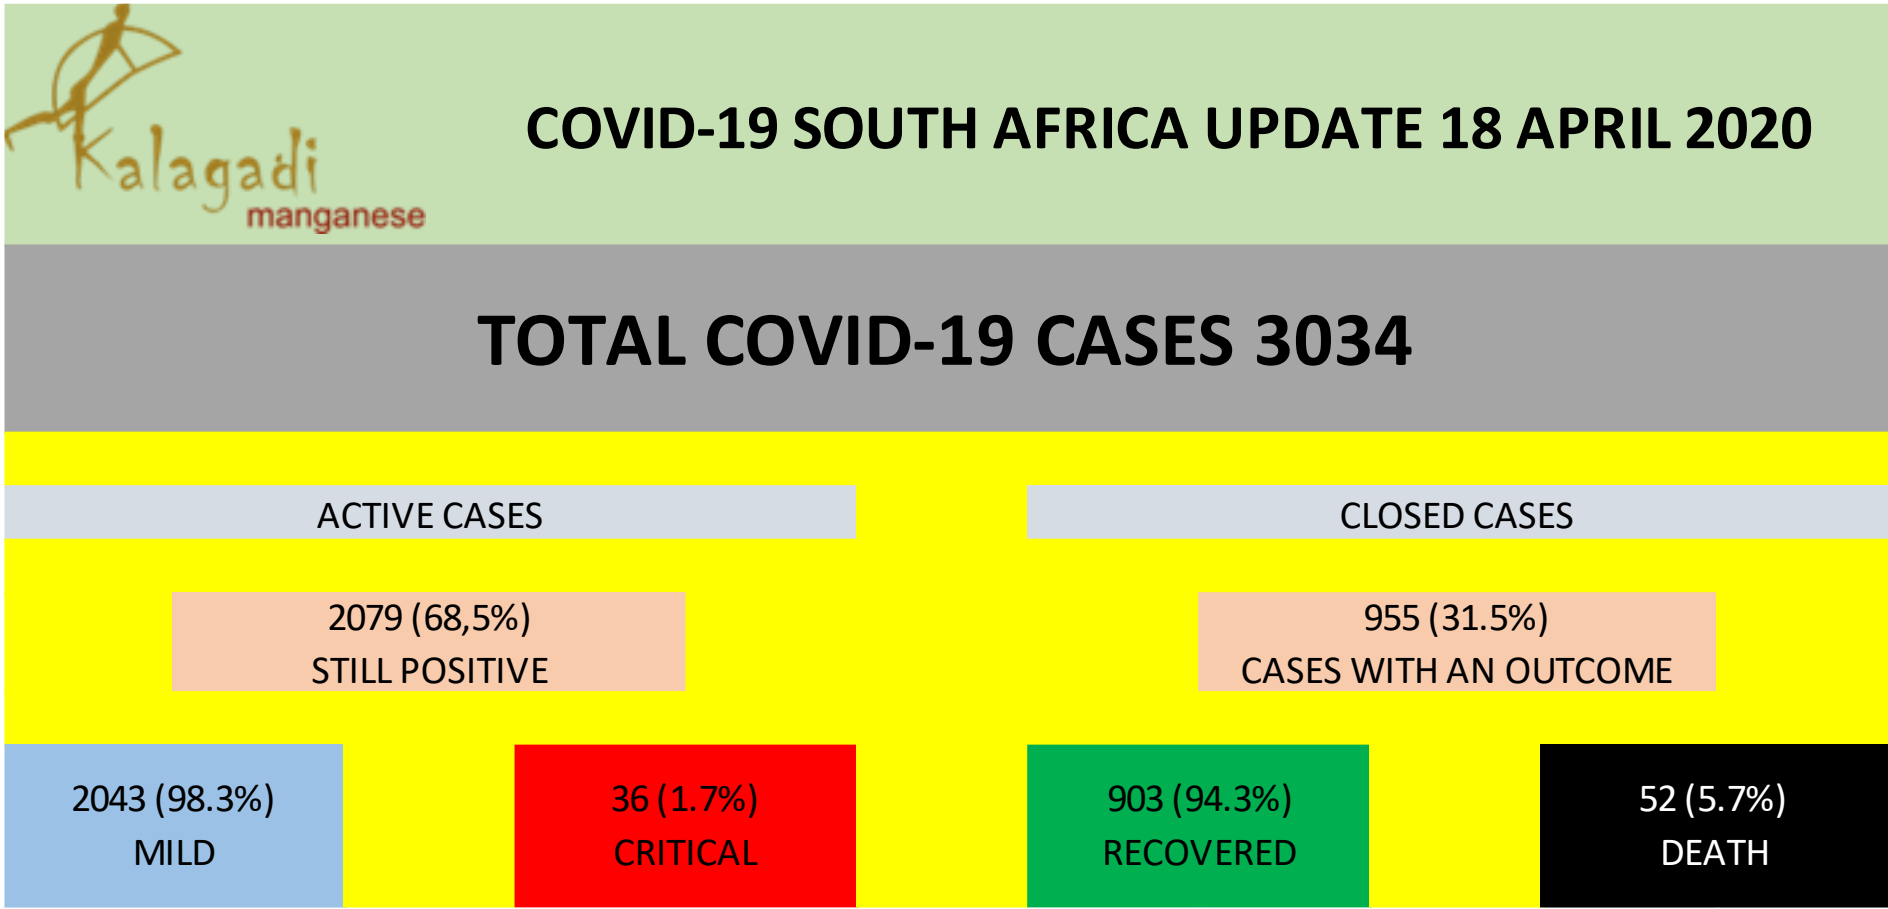

WELLNESS

TOPIC: COVID -19
18/04/2020

TOTAL CONFIRMED CASES

PROVINCE	CONFIRMED	DEATH	RECOVERED	STILL POSITIVE
GAUTENG	1101	6	479	616
WESTERN CAPE	836	16	205	615
KWAZULU NATAL	604	21	96	487
EASTERN CAPE	270	4	9	257
FREE STATE	100	4	71	25
LIMPOPO	26	1	18	7
MPUMALANGA	25	0	9	16
NORTH WEST	24	0	10	14
NORTHERN CAPE	16	0	6	10
UNALLOCATED	32	0	0	32
TOTAL	3034	52	903	2079

TOTAL TEST: 108 021

AFRICA COVID CURVE 18/04/2020

TOP 10 AFRICAN COUNTRIES 18/04/2020

COUNTRY	CONFIRMED	DEATH	RECOVERED	STILL POSITIVE
SOUTH AFRICA	3034	52	903	2079
EGYPT	3032	224	701	2107
MOROCCO	2685	137	314	2234
ALGERIA	2534	367	894	1273
CAMEROON	1017	42	305	670
TUNISIA	866	37	43	786
GHANA	834	9	99	726
IVORY COAST	801	8	239	554
DJIBOUTI	723	2	76	654
NIGER	639	19	113	507